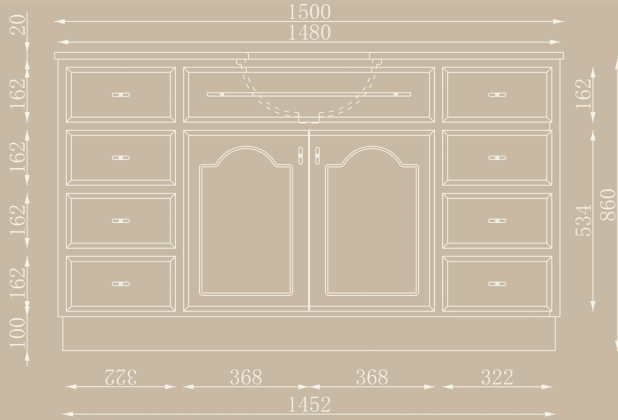

STRUCTURE:

- 1 x false drawer with towel bar handle
- 4 x drawers
- 1 x double door

PACKAGE:

- + Vanity 61KG 1280*580*940 mm
- + Stone 32KG 1300*600*350mm

MATERIAL:

- + MDF and Plywood

Joinery by Bears.

CABINET COLOUR: