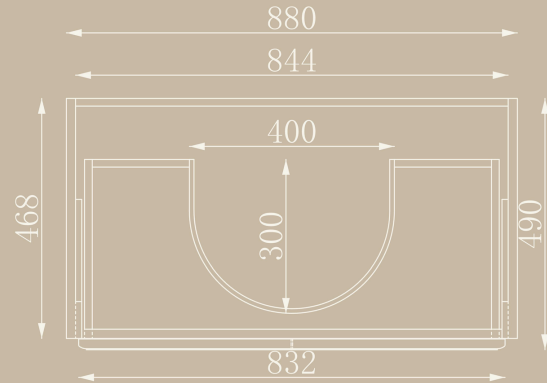

The Elise Vanity 900

STONE COLOUR:

- + Attica Quartz

CUSTOMISE STONE:

- + Customizable- price to be quote

CUSTOMISE COLOUR:

- + Customizable- any Dulux colour, price to be quote

INQUIRIES:

hello@joinerybybears.com

CONSTRUCTION:

High-density moisture-resistant particle board, plywood, soft close drawer.

INSTALLATION:

1. + Freestanding, assembled vanity cabinet, no assemble needed.
   - + Plumbing fixtures must be installed by a qualified plumber.
   - + Stone Top glued with basin, require 1-2 people to lift the top to fit in cabinet.
   - + Silicon top and sides of vanity if necessary.
   - + No Tap hole unless requested.
2. (Failure to do so will void the warranty)

STRUCTURE:

- 1 x cutout drawer
- 1 x double door

PACKAGE:

- + Vanity 40KG 980*580*940 mm
- + Stone 24KG 1000*600*350mm

MATERIAL:

- + MDF and Plywood