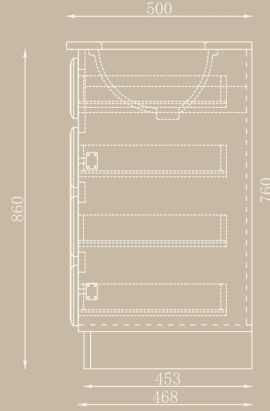

STRUCTURE:

- 2 x false drawer with towel bar handle
- 3 x drawers
- 2 x single door

PACKAGE:

- + Vanity 86KG 1580*580*940mm
- + Stone 42KG 1600*600*350mm

MATERIAL:

- + MDF and Plywood

Joinery by Bears.

CABINET COLOUR: