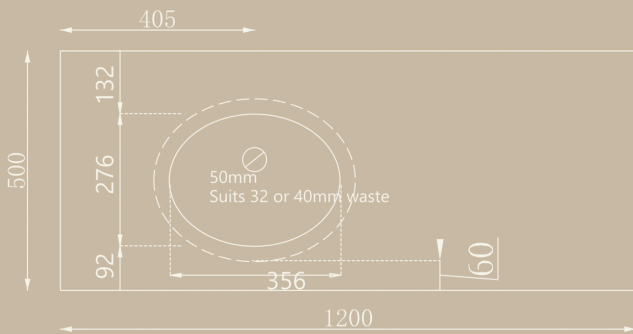

- + Classic White 
- + Black 
- + Pearl Grey 
- + Rose 

BASIN:

- + White ceramic top mount
- + Allow 32 or 40mm waste (not included)

HARDWARE:

- + Brass Gold handles
- + Blum runner & hinge

The Elise Vanity 1200