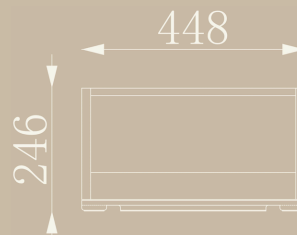

- + Classic White 
- + Black 
- + Pearl Grey 
- + Rose 

BASIN:

- + White ceramic top mount
- + Allow 32 or 40mm waste (not included)

HARDWARE:

- + Brass Gold handles
- + Blum runner & hinge

The Elise Vanity 460