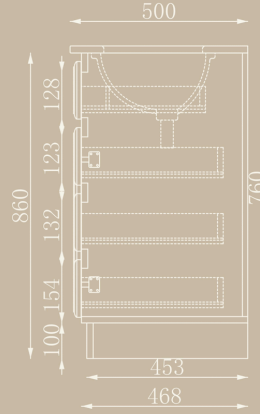

STRUCTURE:

- 1 x false drawer with towel bar handle
- 4 x drawers
- 1 x double door

PACKAGE:

- + Vanity 61KG 1280*580*940 mm
- + Stone 32KG 1300*600*350mm

MATERIAL:

- + MDF and Plywood

Joinery by Bears.

CABINET COLOUR: