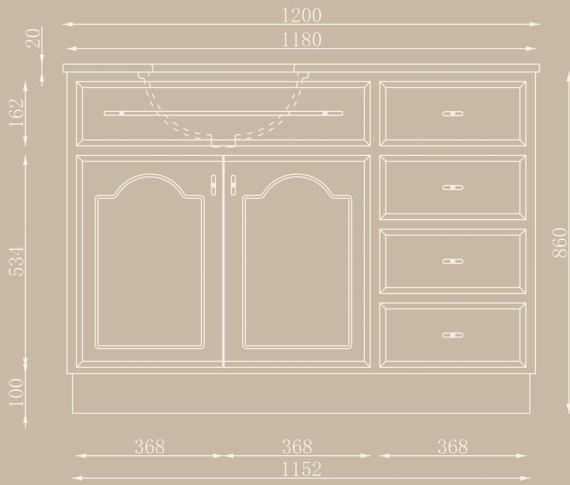

STRUCTURE:

- 1 x cutout drawer
- 1 x double door

PACKAGE:

- + Vanity 40KG 980*580*940 mm
- + Stone 24KG 1000*600*350mm

MATERIAL:

- + MDF and Plywood

Joinery by Bears.

CABINET COLOUR: