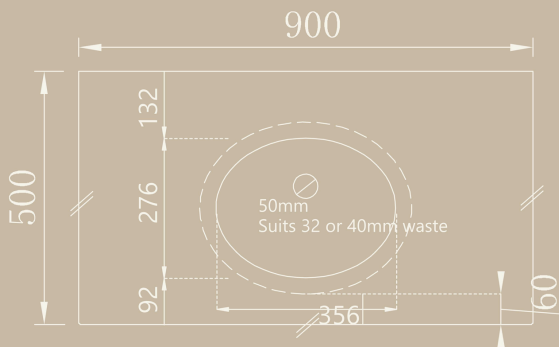

The Elise Vanity 900

STONE COLOUR:

- + Attica Quartz

CUSTOMISE STONE:

- + Customizable- price to be quote

CUSTOMISE COLOUR:

- + Customizable- any Dulux colour, price to be quote

INQUIRIES:

hello@joinerybybears.com

CONSTRUCTION:

High-density moisture-resistant particle board, plywood, soft close drawer.

INSTALLATION:

1. + Freestanding, assembled vanity cabinet, no assemble needed.
   - + Plumbing fixtures must be installed by a qualified plumber.
   - + Stone Top glued with basin, require 1-2 people to lift the top to fit in cabinet.
   - + Silicon top and sides of vanity if necessary.
   - + No Tap hole unless requested.
2. (Failure to do so will void the warranty)

STRUCTURE:

- 1 x cutout drawer
- 1 x double door

PACKAGE:

- + Vanity 40KG 980*580*940 mm
- + Stone 24KG 1000*600*350mm

MATERIAL:

- + MDF and Plywood