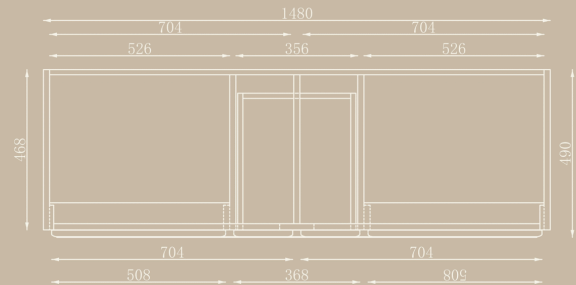

The Elise Vanity 1500 Double

STONE COLOUR:

- + Attica Quartz

CUSTOMISE STONE:

- + Customizable- price to be quote

CUSTOMISE COLOUR:

- + Customizable- any Dulux colour, price to be quote

INQUIRIES:

hello@joinerybybears.com

CONSTRUCTION:

High-density moisture-resistant particle board, plywood, soft close drawer.

INSTALLATION:

- + Freestanding, assembled vanity cabinet, no assemble needed.
- + Plumbing fixtures must be installed by a qualified plumber.
- + Stone Top glued with basin, require 1-2 people to lift the top to fit in cabinet.
- + Silicon top and sides of vanity if necessary.
- + No Tap hole unless requested.
- (Failure to do so will void the warranty)

STRUCTURE:

- 2 x false drawer with towel bar handle
- 3 x drawers
- 2 x single door

PACKAGE:

- + Vanity 75KG 1580*580*940mm
- + Stone 43.KG 1600*600*350mm

MATERIAL:

- + MDF and Plywood