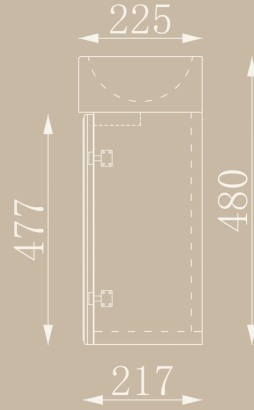

Joinery by Bears.

CABINET COLOUR:

- + Classic White
- + Black
- + Pearl Grey
- + Rose

BASIN:

- + White ceramic top mount
- + Allow 32 or 40mm waste (not included)

HARDWARE:

- + Brass Gold handles
- + Blum runner & hinge