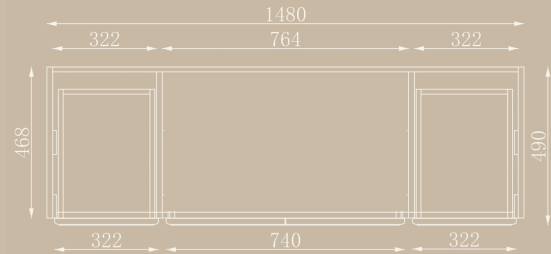

The Elise Vanity 1500 Single

STONE COLOUR:

- + Attica Quartz

CUSTOMISE STONE:

- + Customizable- price to be quote

CUSTOMISE COLOUR:

- + Customizable- any Dulux colour, price to be quote

INQUIRIES:

hello@joinerybears.com

CONSTRUCTION:

High-density moisture-resistant particle board, plywood, soft close drawer.

INSTALLATION:

- + Wall hung, assembled vanity cabinet, no assemble needed.
- + No stone top
- + Vanity unit must be fix to wall by a qualified tradesmen.
- + Plumbing fixtures must be installed by a qualified plumber.
- + One Tap hole on top mount basin
  (Failure to do so will void the warranty)

STRUCTURE:

- 2 x false drawer with towel bar handle
- 3 x drawers
- 2 x single door

PACKAGE:

- + Vanity 86KG 1580*580*940mm
- + Stone 42KG 1600*600*350mm

MATERIAL:

- + MDF and Plywood