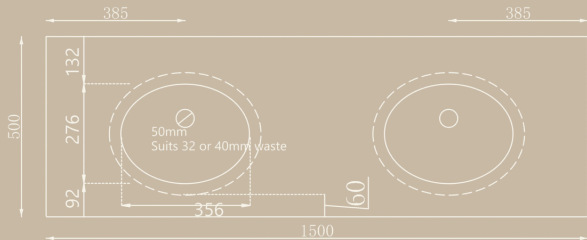

- + Classic White
- + Black
- + Pearl Grey
- + Rose

BASIN:

- + White ceramic undermount
- + Allow 32 or 40mm waste (not included)

HARDWARE:

- + Brass Gold handles
- + Blum runner & hinge

The Elise Vanity 1500 Double