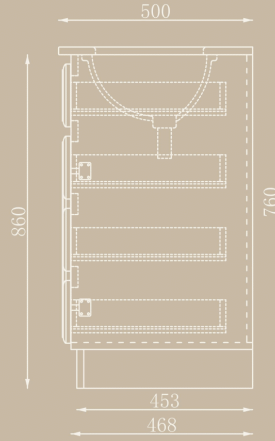

STRUCTURE:

- 1 x single door
- 1 x top mount basin with tap hole

PACKAGE:

- + Vanity 12KG 530*330*560mm
- + Basin 3KG 530*330*200mm

MATERIAL:

- + MDF and Plywood

Joinery by Bears.

CABINET COLOUR:

STRUCTURE:

- 1 x cutout drawer
- 1 x double door

PACKAGE:

- + Vanity 40KG 980*580*940 mm
- + Stone 24KG 1000*600*350mm

MATERIAL:

- + MDF and Plywood

Joinery by Bears.

CABINET COLOUR: