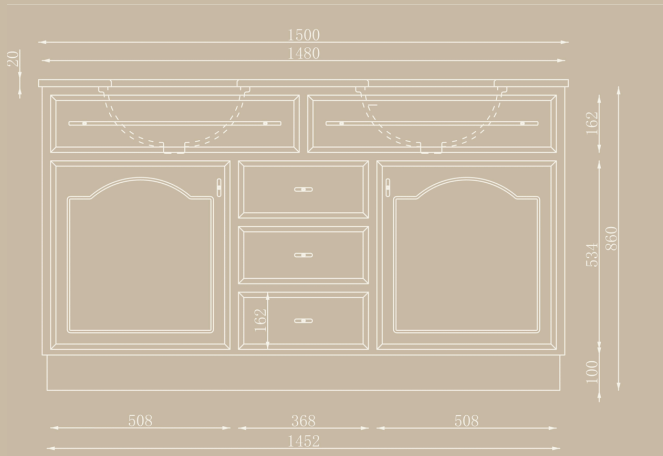

STRUCTURE:

- 2 x false drawer with towel bar handle
- 3 x drawers
- 2 x single door

PACKAGE:

- + Vanity 86KG 1580*580*940mm
- + Stone 42KG 1600*600*350mm

MATERIAL:

- + MDF and Plywood

Joinery by Bears.

CABINET COLOUR: