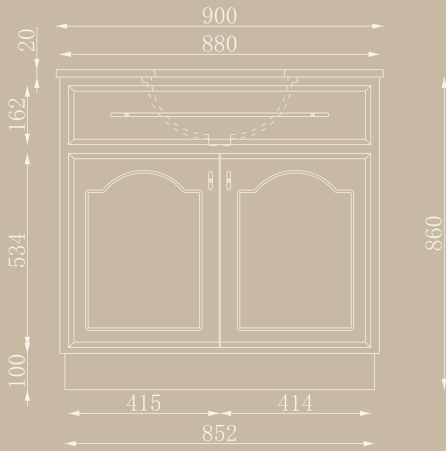

STRUCTURE:

- 1 x single door
- 1 x top mount basin with tap hole

PACKAGE:

- + Vanity 12KG 530*330*560mm
- + Basin 3KG 530*330*200mm

MATERIAL:

- + MDF and Plywood

Joinery by Bears.

CABINET COLOUR: