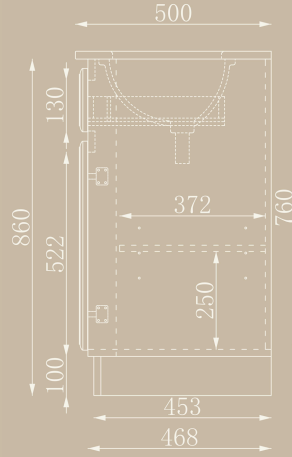

STRUCTURE:

- 1 x single door
- 1 x top mount basin with tap hole

PACKAGE:

- + Vanity 12KG 530*330*560mm
- + Basin 3KG 530*330*200mm

MATERIAL:

- + MDF and Plywood

Joinery by Bears.

CABINET COLOUR:

STRUCTURE:

- 1 x cutout drawer
- 1 x double door

PACKAGE:

- + Vanity 40KG 980*580*940 mm
- + Stone 24KG 1000*600*350mm

MATERIAL:

- + MDF and Plywood

Joinery by Bears.

CABINET COLOUR: