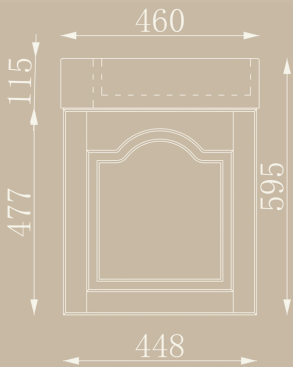

The Elise Vanity 460

STONE COLOUR:

- + No Top required

BASIN:

- + Top mount basin with one tap hole

CUSTOMISE COLOUR:

- + Customizable- any Dulux colour, price to be quote

INQUIRIES:

hello@joinerybybears.com

CONSTRUCTION:

High-density moisture-resistant particle board, plywood, soft close door.

INSTALLATION:

- + Wall hung, assembled vanity cabinet, no assemble needed.
- + No stone top
- + Vanity unit must be fix to wall by a qualified tradesmen.
- + Plumbing fixtures must be installed by a qualified plumber.
- + One Tap hole on top mount basin
  (Failure to do so will void the warranty)

STRUCTURE:

- 1 x single door
- 1 x top mount basin with tap hole

PACKAGE:

- + Vanity 12KG 530*330*560mm
- + Basin 3KG 530*330*200mm

MATERIAL:

- + MDF and Plywood