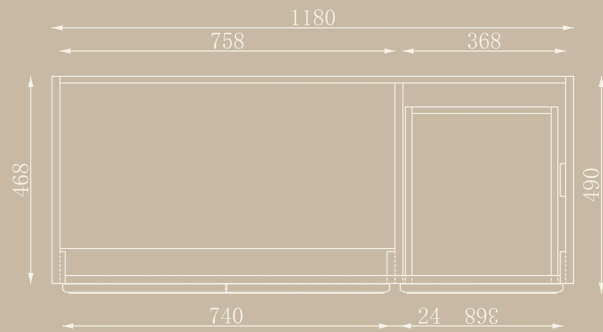

The Elise Vanity 1200

STONE COLOUR:

- + Attica Quartz

CUSTOMISE STONE:

- + Customizable- price to be quote

CUSTOMISE COLOUR:

- + Customizable- any Dulux colour, price to be quote

INQUIRIES:

hello@joinerybybears.com

CONSTRUCTION:

High-density moisture-resistant particle board, plywood, soft close drawer.

INSTALLATION:

- + Wall hung, assembled vanity cabinet, no assemble needed.
- + No stone top
- + Vanity unit must be fix to wall by a qualified tradesmen.
- + Plumbing fixtures must be installed by a qualified plumber.
- + One Tap hole on top mount basin
  (Failure to do so will void the warranty)

STRUCTURE:

- 1 x false drawer with towel bar handle
- 4 x drawers
- 1 x double door

PACKAGE:

- + Vanity 61KG 1280*580*940 mm
- + Stone 32KG 1300*600*350mm

MATERIAL:

- + MDF and Plywood