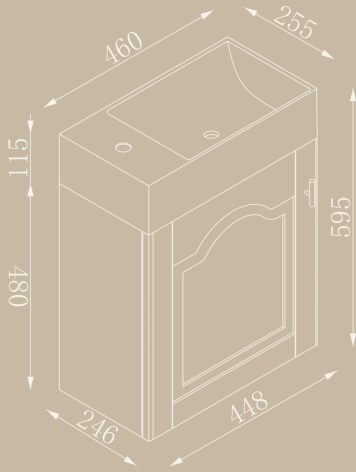

Joinery by Bears.

CABINET COLOUR:

- + Classic White
- + Black
- + Pearl Grey
- + Rose

BASIN:

- + White ceramic top mount
- + Allow 32 or 40mm waste (not included)

HARDWARE:

- + Brass Gold handles
- + Blum runner & hinge