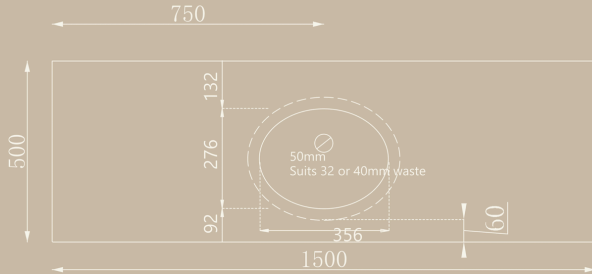

- + Classic White 
- + Black 
- + Pearl Grey 
- + Rose 

BASIN:

- + White ceramic top mount
- + Allow 32 or 40mm waste (not included)

HARDWARE:

- + Brass Gold handles
- + Blum runner & hinge

The Elise Vanity 1500 Single