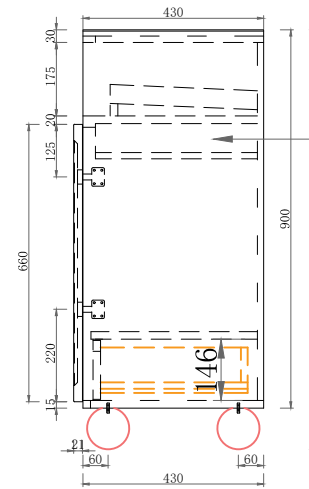

3D View

Section A-A

B

Front View

Section B-B

Joinery by Bears.

Joinery by Bears

ABN: 85 674 493 282

Brisbane Address:
Unit 18, 5 Rai Drive Crestmead, QLD 4132

Phone: Brisbane 0411 013 310

Email: hello@joinerybybears.com

Website: <http://www.joinerybybears.com>

Name:	Elise-WINE CABINET 900
Top Size:	
Cabinet Size:	900 (W) mmX450 (D) mmX1000 (H) mm
Type:	Free Standing
Basin Type:	
Bench Top Finish:	
Splashback:	No
Tapholeback:	
Vanity Colour Options:	Custom Paint Options