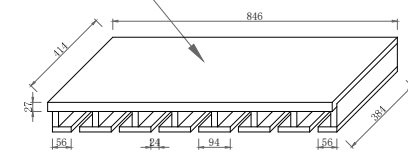

3D View

Section A-A

B

Front View

Section B-B

Joinery by Bears.

Joinery by Bears

ABN: 85 674 493 282

Brisbane Address:
Unit 18, 5 Rai Drive Crestmead, QLD 4132

Phone: Brisbane 0411 013 310

Email: hello@joinerybybears.com

Website: <http://www.joinerybybears.com>

Name:	Elise-WINE CABINET 900
Top Size:	
Cabinet Size:	900 (W) mmX450 (D) mmX1000 (H) mm
Type:	Free Standing
Basin Type:	
Bench Top Finish:	
Splashback:	No
Tapholeback:	
Vanity Colour Options:	Custom Paint Options