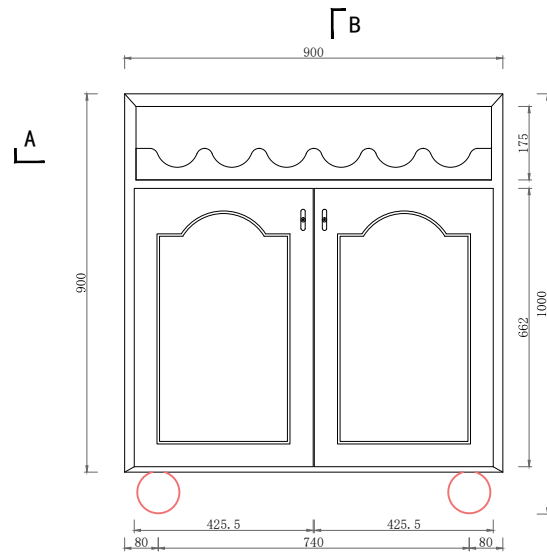

3D View

Section A-A

B

Front View

Section B-B

Joinery by Bears.

Joinery by Bears

ABN: 85 674 493 282

Brisbane Address:
Unit 18, 5 Rai Drive Crestmead, QLD 4132

Phone: Brisbane 0411 013 310

Email: hello@joinerybybears.com

Website: <http://www.joinerybybears.com>

Name:	Elise-WINE CABINET 900
Top Size:	
Cabinet Size:	900 (W) mmX450 (D) mmX1000 (H) mm
Type:	Free Standing
Basin Type:	
Bench Top Finish:	
Splashback:	No
Tapholeback:	
Vanity Colour Options:	Custom Paint Options