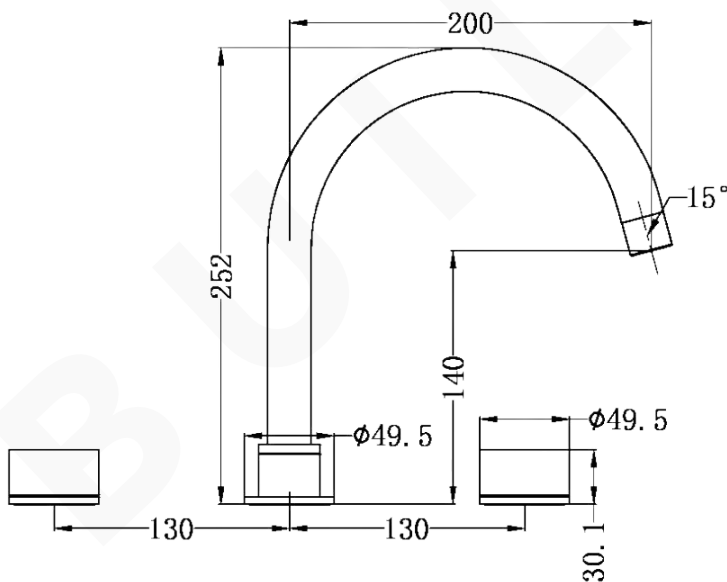

KARA BATH SET

DESCRIPTION

Brand: Nero
 Name: Kara Kitchen Set
 Model: NR211703CH Chrome
 Type: Bath Tap Sets

SPECIFICATIONS

Height: 252mm
 Length: 200mm
 Material: Brass
 Finish: Chrome

MODEL & AVAILABLE COLOUR OPTIONS

- NR211703BN: Kara Bath Set
Brushed Nickel
- NR211703GM: Kara Bath Set
Brushed Gunmetal
- NR211703BG: Kara Bath Set
Brushed Gold
- NR211703MB: Kara Bath Set
Matte Black