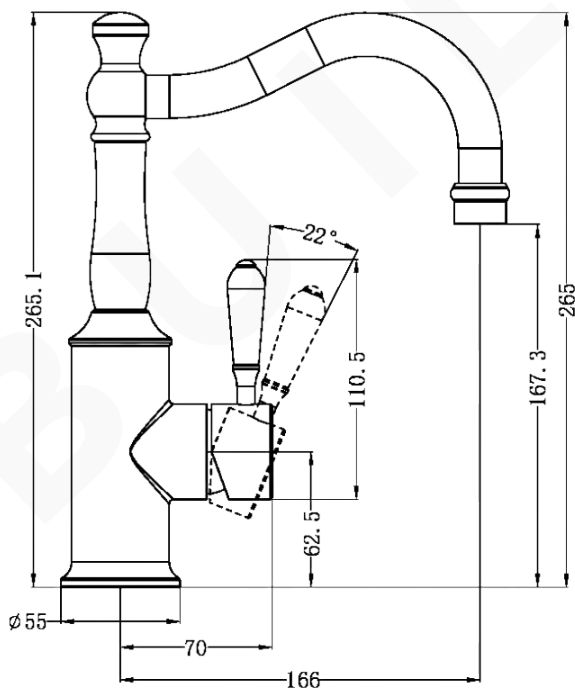

**YORK HOOK BASIN MIXER**

**DESCRIPTION**

Brand: Nero  
 Name: York Basin Mixer Hook Spout with White Porcelain Lever  
 Model: NR69210201CH Chrome  
 Type: Basin Mixer

**SPECIFICATIONS**

Height: 265.1mm  
 Length: 166mm  
 Material: Brass  
 Finish: Chrome  
 WELS Rating: 6.0L/Min, 5Star  
 WELS Registration No: T40263

**MODEL & AVAILABLE COLOUR OPTIONS**

- NR69210201AB: York Basin Mixer Hook with White Porcelain Lever Aged Brass
- NR69210201MB: York Basin Mixer Hook with White Porcelain Lever Matte Black